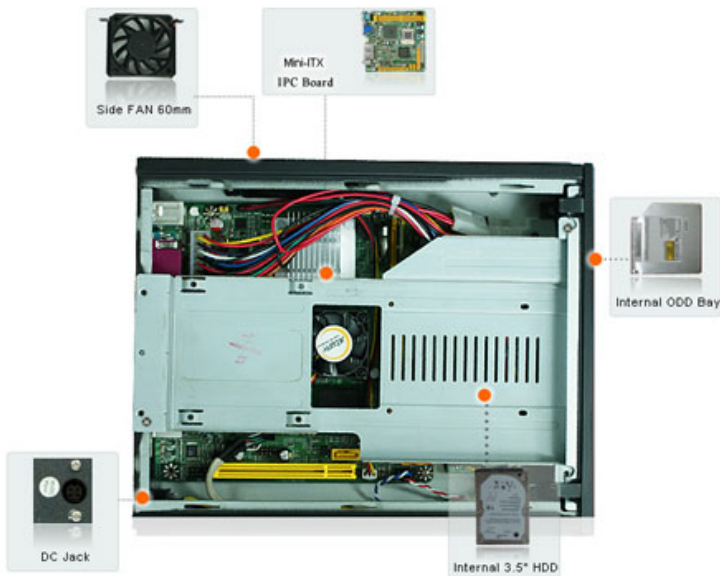

89.00 EUR

incl. 19% VAT, plus shipping

- 210 x 257 x 65mm (DxWxH)
- Mini-ITX Form Factor, M/B 170 x 170mm
- 1 x Slim ODD Drive Bay and 1 x 2.5" HDD Drive Bay
- Black Color
- Side: 6cm Fan (2Ball Bearing) x 1
- 2 x USB(V2.0)
- 60W AC-DC Adapter x1
- 100W DC-DC Power Converter

Model No	JC-203S-B
Dimension	210 x 257 x 65mm (DxWxH)
Form Factor	Mini-ITX Form Factor, M/B 170 x 170mm
Specs Exposed	1 x Slim ODD Drive Bay and 1 x 2.5" HDD Drive Bay
Colors	Black Color
Cooling Fan	Side: 6cm Fan (2 Ball Bearing) x 2
Front I/O Port	2 x USB(V2.0),

Power supply  
Standard Accessory

100W DC-DC Power Converter

1. 60W AC-DC Adapter x1
2. Power Cord x1
3. Stand x4
4. ODD SATA CABLE x1
5. HDD SATA CABLE x1
6. 100W DC-DC Power Board w/ Cable (AD12VC)
7. CF Card Reader w/ Cable
8. System Fan \* 1

Functional

Set Top Box, Thin Client, Car Entertainment, Smart Mini PC, POS/POI, KIOSK

Packing

2 in 1 Box Dimension 432\*296\*320MM

2 in 1 Gross Weight 7.6Kg

Color Box Dimension 417\*137\*288MM

Gross Weight 3.44KG